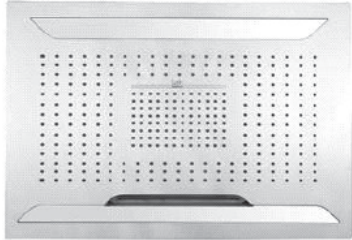

G-8221-SP

Aqua-Sense Collection
Ceiling-Mount Showerhead

Product Features

- Rainfall, rain curtain and cascade water functions
- 6-color LED chromotherapy lighting
- Battery powered LED controller with wall-mounted holder
- No-clog, easy-clean spray nozzles
- Showerhead flow rate ≤ 1.8 max gpm

Available Finishes

- Stainless Polished
G-8221-SP

Code Compliance

- CALGreen

Warranty

- Limited lifetime warranty

For complete warranty information go to <https://www.graff-faucets.com/en/info/faqs>